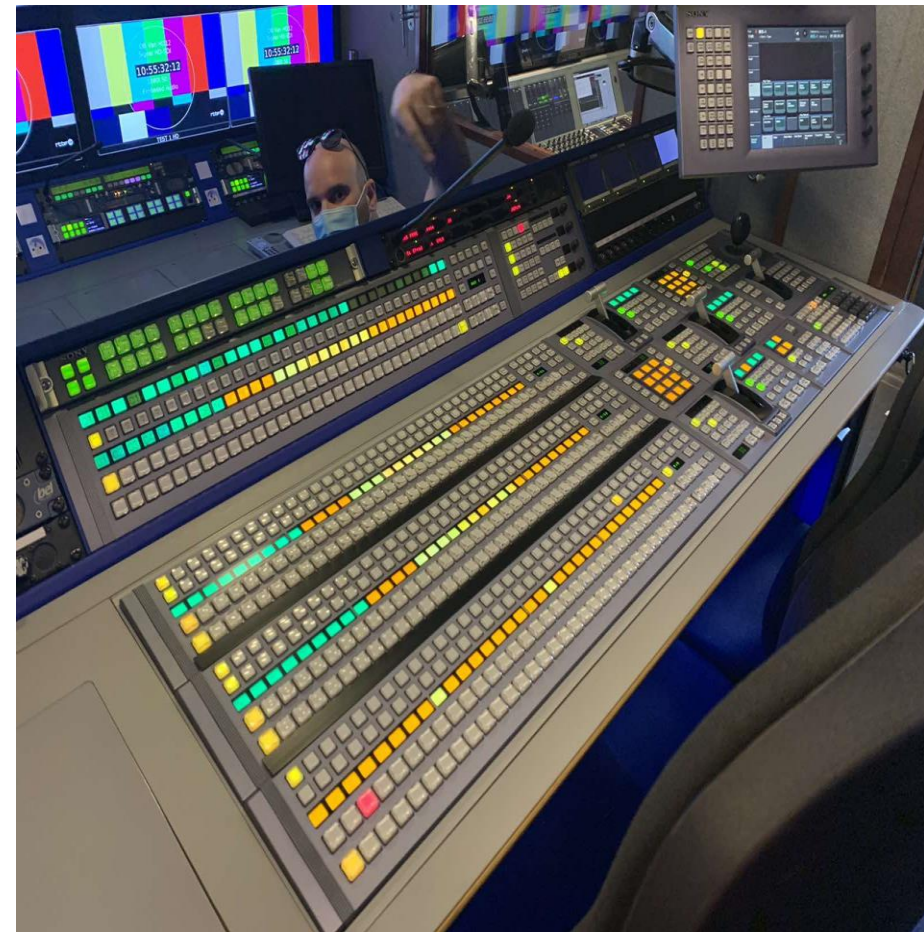

OB3 HD

Rigid truck which can produce with up to 8 cameras in full HD and with stereo sound

OB3 HD - Workspace

OB3 HD workspace:

OB3 HD - Equipment

OB3HD equipment:

- Cameras: GV LDK 8000 / SSM GV LDK 8300
- Lenses: Canon – normal x22 x24, wide x14, long x60 x75 x86
- Video Mixer: Sony MVS-8000A 1,5ME – 34 IN-24 OUT
- Replay system - GV K2 Summit Dyno
- Matrix: – Sony HDS-X3700 80×122
- Monitor wall: Sony
- Audio: Stagetec AURUS-24 Audio console
- Intercom: Riedel Artist 128 Matrix 116×116