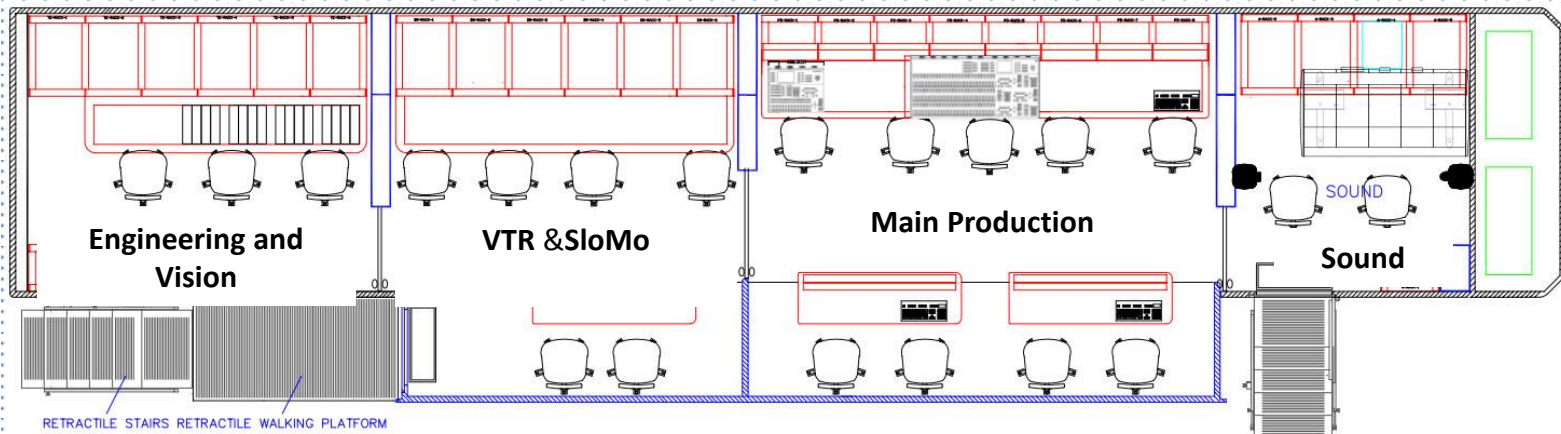

An expandable trailer which can produce with up to 14 cameras in Full HD and with Dolby 5.1

OB1 HD – Workspace

OB1 HD has 4 compartments

- Production (9 workplaces)
- VTR & Slow Motion (6 workplaces)
- Sound (2 workplaces)
- Engineering and Vision (3 workplaces)