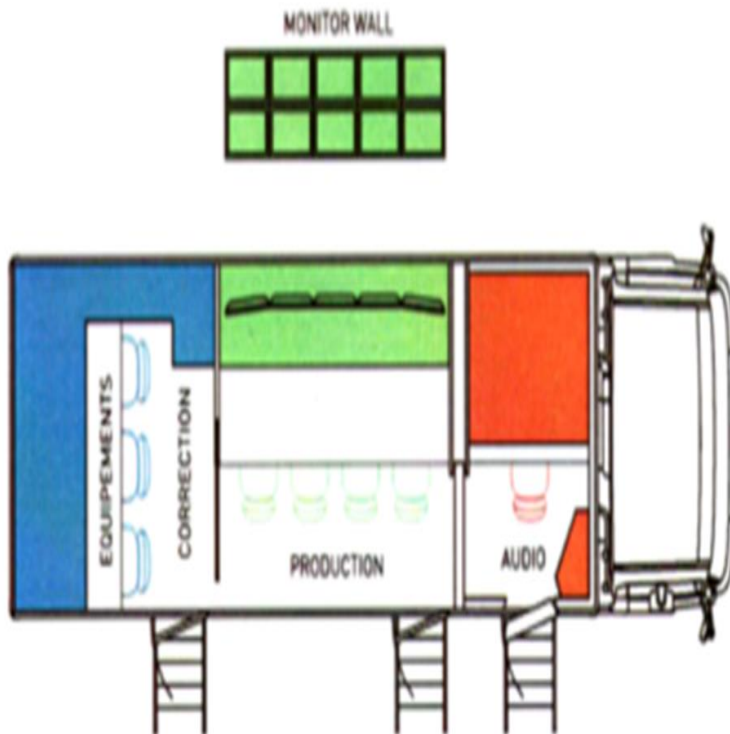

OB3 HD

Rigid truck which can produce with up to 8 cameras in full HD and with stereo sound

OB3 HD - Workspace

OB3 HD workspace:

OB3 HD - Equipment

OB3HD equipment:

- Cameras: GV LDK 8000 / SSM GV LDK 8300
- Lenses: Canon – normal x22 x24, wide x14, long x60 x75 x86
- Video Mixer: Sony MVS-8000A 1,5ME – 34 IN-24 OUT
- Replay system - GV K2 Summit Dyno
- Matrix: – Sony HDS-X3700 80×122
- Monitor wall: Sony
- Audio: Stagetec AURUS-24 Audio console
- Intercom: Riedel Artist 128 Matrix 116×116